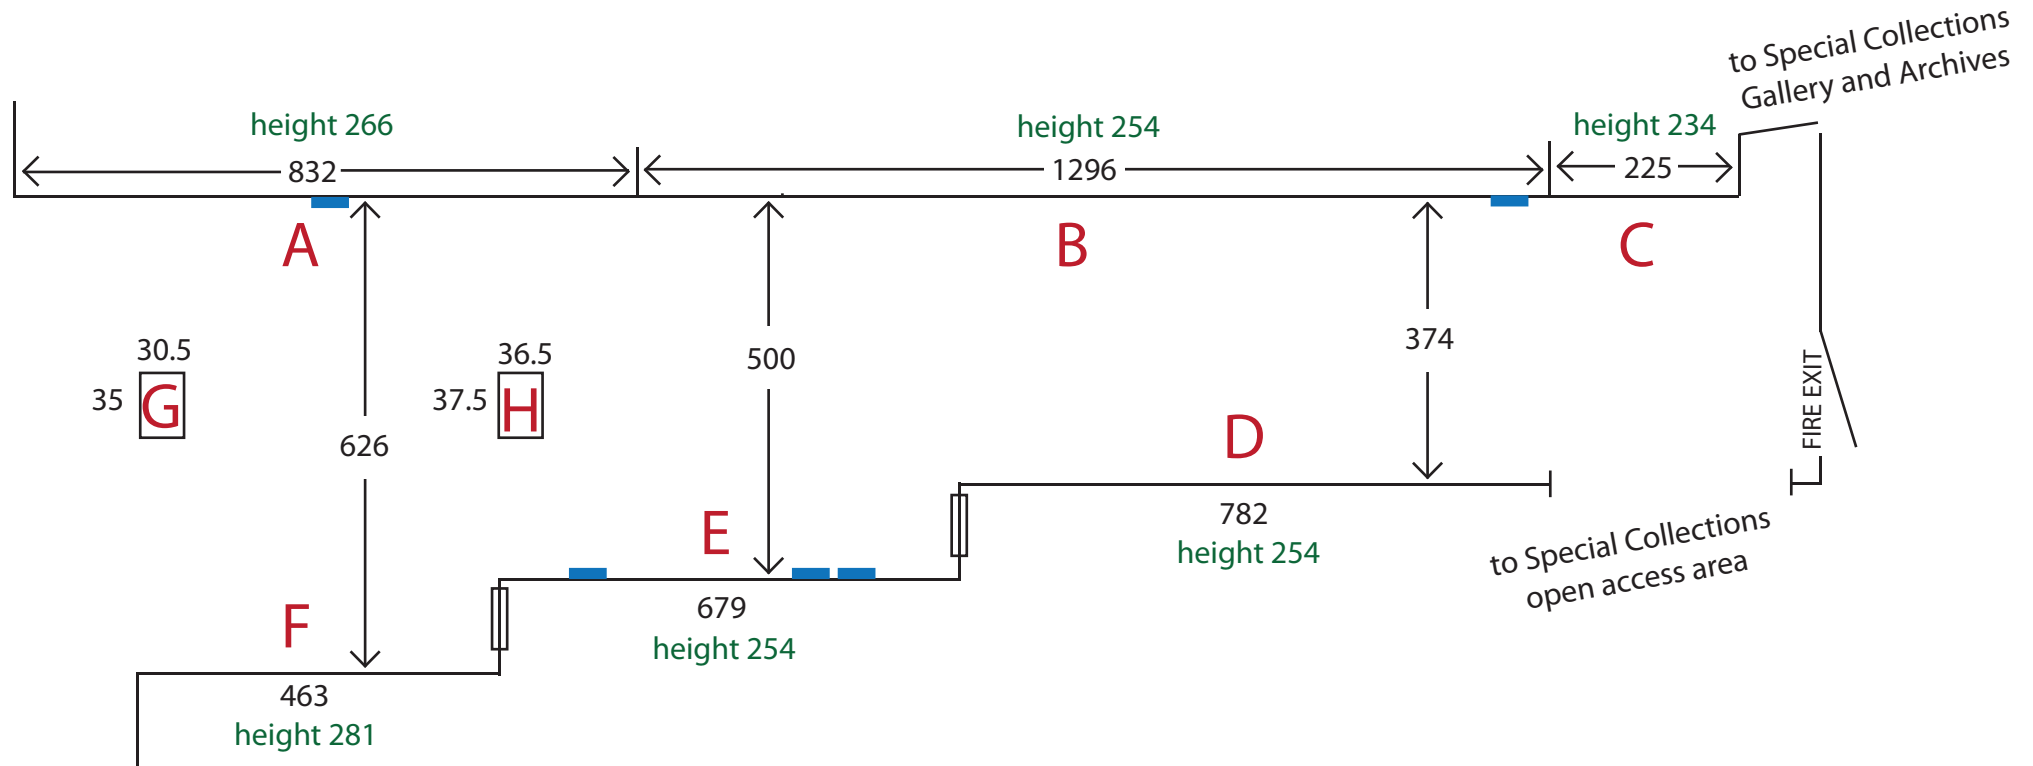

Level 4 Gallery
Hartley Library

MAIN LIBRARY

[holes for perspex display at 84 -134 - 184 approx]

— double power socket

approx scale

all measurements in cm

all measurements from top of skirting